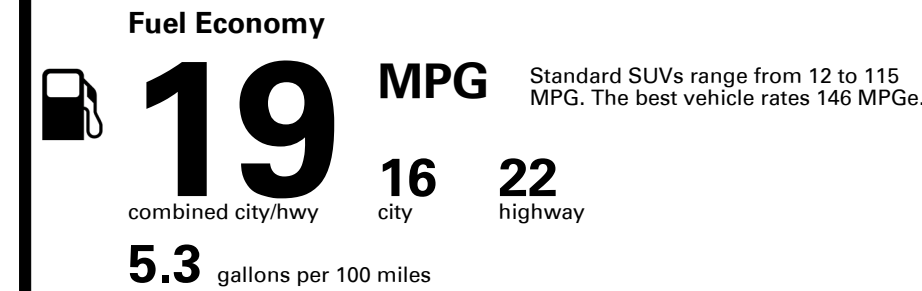

Inland Freight & Handling : \$1,495.00

VIN: KMUHEESCXTU295742	EXTERIOR COLOR: MAKALU GRAY	INTERIOR/SEAT COLOR: BORDEAUX BROWN/SLATE
MODEL: V0492A65	PORT OF ENTRY: TC	TRANSPORT: TRUCK
EMISSIONS: This vehicle is certified to meet emission requirements in all 50 states		ACCESSORY WEIGHT: 2 lbs./ 1 kgs.

TOTAL PRICE: \$84,625.00

196 A 1816TRCC 2

EPA DOT Fuel Economy and Environment

Gasoline Vehicle

You spend \$8,000
more in fuel costs over 5 years
 compared to the average new vehicle.

Annual fuel cost \$3,300