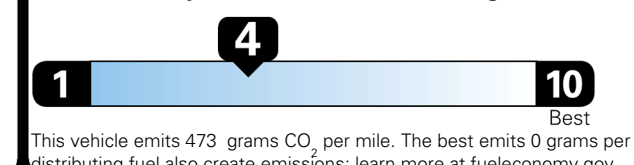

TOTAL PRICE: \$86,545.00

124 A 1426GLOVI 1

EPA DOT Fuel Economy and Environment

Gasoline Vehicle

Fuel Economy

19 MPG
combined city/hwy

16 MPG
city

22 MPG
highway

5.3 gallons per 100 miles

Standard SUVs range from 12 to 115 MPG. The best vehicle rates 146 MPGe.

You spend \$8,000
more in fuel costs over 5 years compared to the average new vehicle.

Annual fuel cost \$3,300

Fuel Economy & Greenhouse Gas Rating (tailpipe only)

Smog Rating (tailpipe only)

Actual results will vary for many reasons, including driving conditions and how you drive and maintain your vehicle. The average new vehicle gets 29 MPG and costs \$8,500 to fuel over 5 years. Cost estimates are based on 15,000 miles per year at \$ 4.15 per gallon. MPGe is miles per gasoline gallon equivalent. Vehicle emissions are a significant cause of climate change and smog.