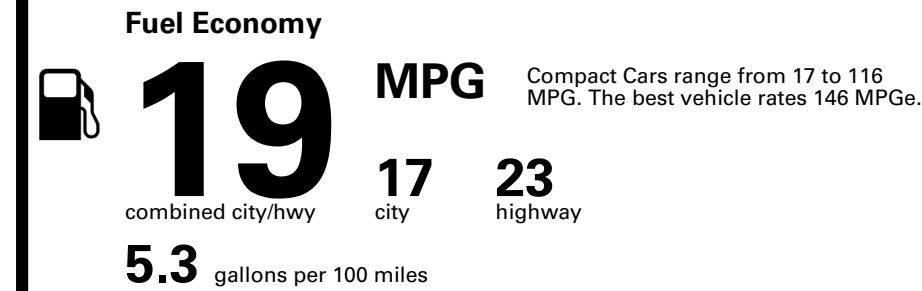

Inland Freight & Handling : \$1,395.00

TOTAL PRICE: \$57,430.00

EPA DOT Fuel Economy and Environment

Gasoline Vehicle

You spend \$8,000
more in fuel costs over 5 years
compared to the average new vehicle.