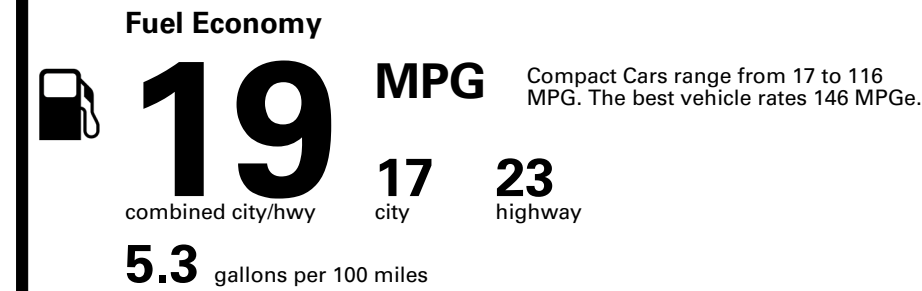

## EPA DOT Fuel Economy and Environment

Gasoline Vehicle

**You spend \$8,000**  
**more in fuel costs over 5 years**  
compared to the average new vehicle.

**Annual fuel cost \$3,300**