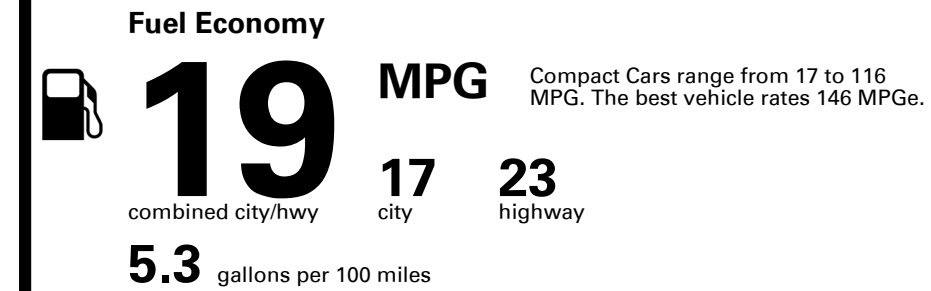

## EPA DOT Fuel Economy and Environment

Gasoline Vehicle

**You spend \$8,000**  
**more in fuel costs over 5 years**  
compared to the average new vehicle.

**Annual fuel cost \$3,300**