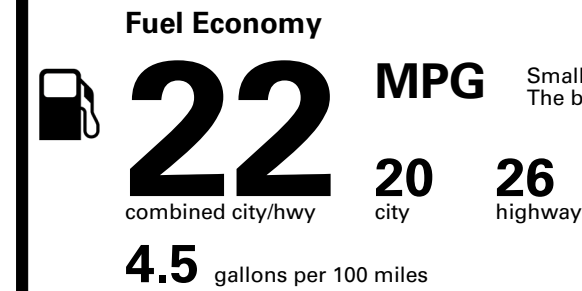

TOTAL PRICE: \$61,995.00

Inland Freight & Handling : \$1,495.00

EPA DOT Fuel Economy and Environment

Gasoline Vehicle

Small SUVs range from 14 to 125 MPG. The best vehicle rates 146 MPGe.

You spend \$5,750
more in fuel costs over 5 years
compared to the average new vehicle.