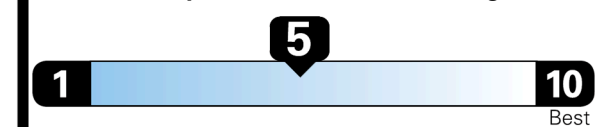

2026 GV70 2.5T ADVANCED AWD

THE GENESIS EXPERIENCE

- 3 Yr / 36K Complimentary Maintenance
- 3 Yr / 36K Complimentary Service Valet *
- 3 Yr Complimentary Map Care ·
- Complimentary Genesis Connected Services *
- * Exclusions may apply, see retailer for details

STANDARD FEATURES:

ADVANCED SAFETY TECHNOLOGY

- Forward Collision-Avoidance Assist
- Lane Keeping Assist
- Lane Following Assist
- Driver Attention Warning
- Parking Distance Warning
- Blind-Spot Collision Avoidance-Assist
- Rear Cross-Traffic Collision Avoidance-Assist
- Rearview Camera
- Safe Exit Assist
- Forward Attention Warning

POWERTRAIN TECHNOLOGY

- 2.5L Inline 4 Turbo GDI
- 8-speed Automatic Transmission

EXTERIOR

- 19-inch Alloy Wheels
- Power Hands-Free Smart Liftgate w/ Auto Open
- High Beam Assist
- Panoramic Sunroof
- Power Folding Mirrors + Logo Lamp

COMFORT & CONVENIENCE

- Power Driver's Seat w/ Power Lumbar
- Power Front Passenger Seat
- Heated Front Seats
- Smart Cruise Control
- Intelligent Speed Limit Assist
- Highway Driving Assist
- Power Tilt & Telescopic Steering Wheel

COMFORT & CONVENIENCE(cont.)

- Adjustable Interior Ambient Lighting

MULTIMEDIA & CONNECTIVITY

- 27" OLED Instrument Cluster & Navigation
- SiriusXM® Radio w/ 90-day trial subscription; Not Available in AK & HI
- Apple CarPlay® & Android Auto™
- Wireless Phone Charger
- Genesis Connected Services
- Fingerprint Recognition

ADVANCED FEATURES

- Leather Seating Surfaces
- Back Lighting Film Trim
- Front Passenger Seat w/ Power Lumbar
- Bang & Olufsen® Premium Audio
- Surround View Monitor
- Blind-Spot View Monitor
- Parking Collision-Avoidance Assist
- Advanced Rear Occupant Alert
- Ventilated Front Seats
- Heated Steering Wheel

ADDITIONAL STANDARD FEATURES