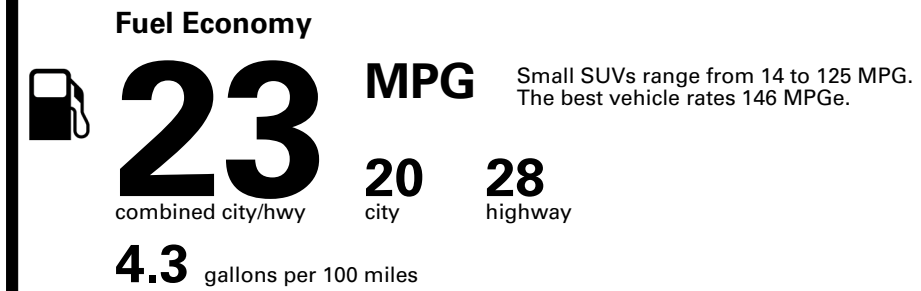

## EPA DOT Fuel Economy and Environment

Gasoline Vehicle

**You spend \$5,000**  
**more in fuel costs over 5 years**  
compared to the average new vehicle.

**Annual fuel cost \$2,700**

**Fuel Economy & Greenhouse Gas Rating** (tailpipe only)