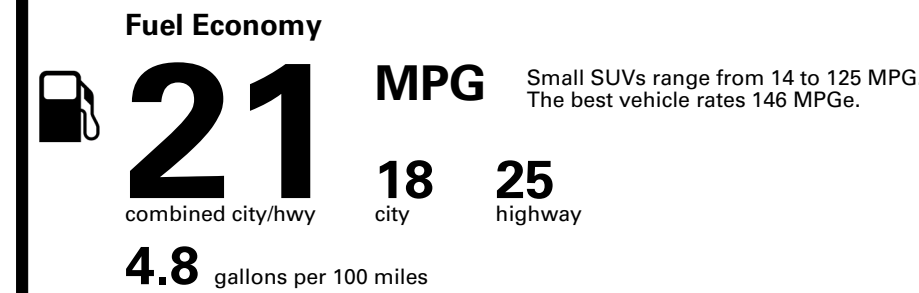

Inland Freight & Handling : \$1,495.00

TOTAL PRICE: \$74,055.00

EPA DOT Fuel Economy and Environment

Gasoline Vehicle

You spend \$6,250
more in fuel costs over 5 years
compared to the average new vehicle.

Annual fuel cost \$2,950

Fuel Economy & Greenhouse Gas Rating (tailpipe only)

Smog Rating (tailpipe only)

This vehicle emits 433 grams CO₂ per mile. The best emits 0 grams per mile (tailpipe only). Producing and distributing fuel also create emissions; learn more at fueleconomy.gov.